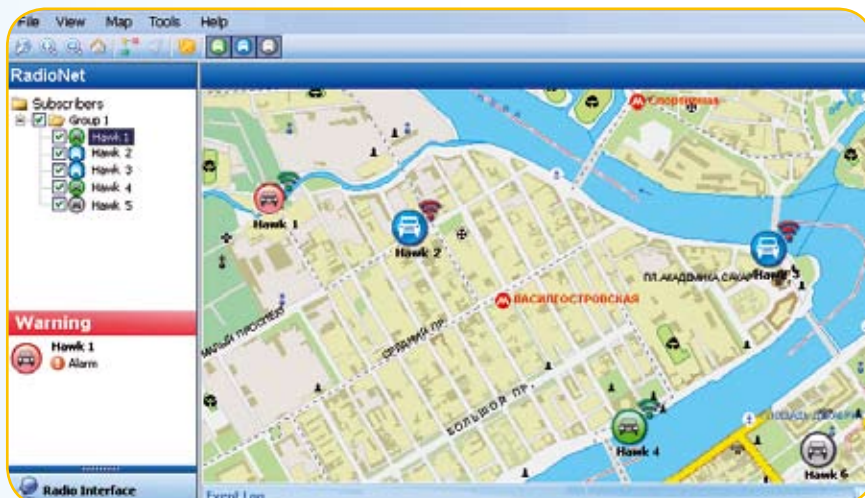

GOVERNMENT & SECURITY CASE STUDIES

MOTOTRBO

- Digital technology
- Increased range
- Enhanced audio
- Encrypted system

Call us now on:
0800 0747 312

Dispatcher Features

- GPS On Screen Location of all Radio Users
- Automatic Registration Service (Show's if Radios are turned on or off)
- Private and Group Calls
- Call Logging
- Call Recording
- Kill / Stun Radio
- Revive Radio
- Remote Monitoring of Radios

System Benefits

- 100% Radio Coverage
- 100% outside GPS Coverage
- Private Calls
- Group Calls
- Emergency Calls
- Text Messaging (Status or Free Text Messaging)
- Encrypted Secure Communications
- Robust, Rugged Equipment
- Noise Cancelling Radios (removes all background noise except speech)
- Waterproof Hand Portable Radios

Solution overview

We considered all the requirements from the Agency and designed a GPS Radio System using Digital MOTOTRBO Radio Equipment from Motorola and a PC Based Dispatcher system for the office so they could see the exact location of all radio users and could speak to them instantly. We chose the DP3401 GPS Hand Portable and DR3401 GPS Vehicle Mobile because of their Robustness and added features like Private, Group and Emergency Calling.

The Dispatcher Software time logs every call made whether it be Group, Individual, Text Message or Emergency and can also voice record all calls made. It is also able to kill a stolen or lost radio and revive it if found.

We arranged all licensing for the GPS software and programmed all equipment to Agency requirements.

Main System Equipment

- PC GPS Dispatcher and Software
- Motorola DM3000 Repeaters
- Motorola DR3600
- DeskTop Base Station
- Motorola DM3401 Vehicle
- Radios - GPS Version
- Motorola DP3401 Hand Portable Radios - GPS Version
- Base Station Antennas

KENWOOD

MOTOROLA

www.bc-ltd.co.uk